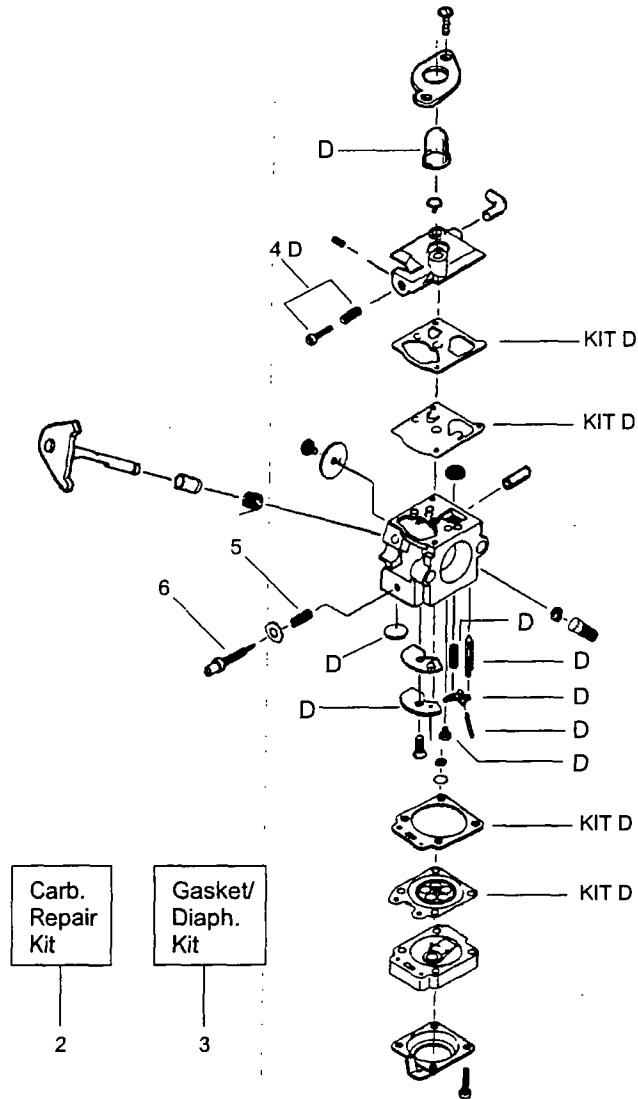

FIGURE 2

1	530053428	Drive Shaft	18	530401957	Retainer--Spool
2	530402025	Throttle Hsg. (Right)	19	248286B	Spool w/Line
3	530402026	Throttle Hsg. (Left)	20	530402028	Throttle Lock
4	530042093	Spring--Lever Return	21	530069572	Switch Kit
5	530047307	Throttle Leadwire Ass.y.	22	530015886	Screw
6	530094673	Assist Handle	23	530094543	Dust Cup
7	530015820	Bolt--Handle/Shield			
8	530094847	Clamp--Handle			
9	530402027	Throttle Lever			
10	530016118	Wingnut--Handle/Shield			
11	530095768	Drive Shaft Hsg. Ass.y			
12	530052286	Line Limiter			
13	530015814	Screw--Line Limiter			
14	530069666	Shield Kit Ass.y. (Incl. 12 & 13)			
15	248206B	Cutting Head Ass.y. (Incl. 16--19)			
16	530053246	Hub Ass.y			
17	530053241	Spring--Return			

WALBRO WA 226

Carb.
Repair
Kit

2

Gasket/
Diaph.
Kit

3

- | | | |
|---|-----------|---|
| - | 530069754 | Carburetor Assembly |
| 1 | 530038404 | Limiter Cap |
| 2 | 530069842 | Carburetor Repair Kit
(D Indicates Contents) |
| 3 | 530069844 | Gasket/Diaphragm Kit
(KIT= Indicates Contents) |
| 4 | 530035296 | Idle Screw & Spring Kit |
| 5 | 530035342 | Low Speed Spring |
| 6 | 530035341 | Low Speed Needle |